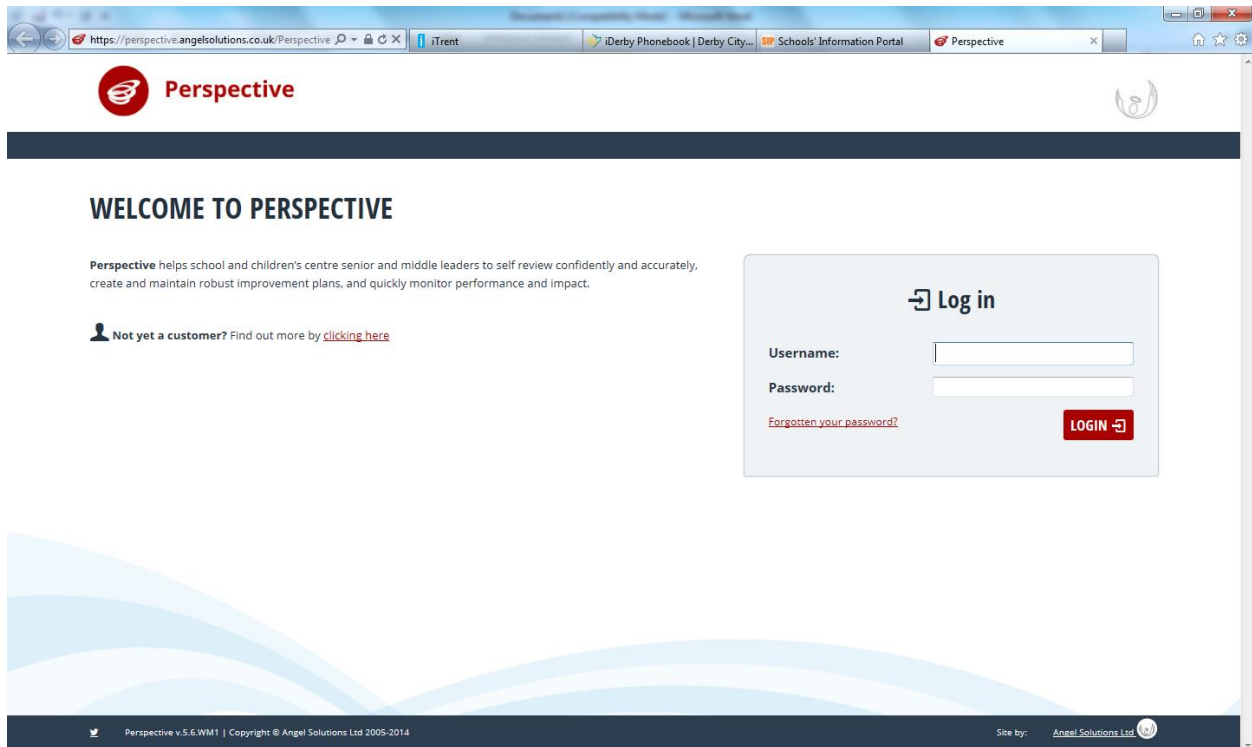

Perspective Lite – Logging in

The URL for Perspective Lite is: <https://perspective.angelsolutions.co.uk/Perspective/Login.aspx>

Below is the login screen where you need to enter the Username and Password.