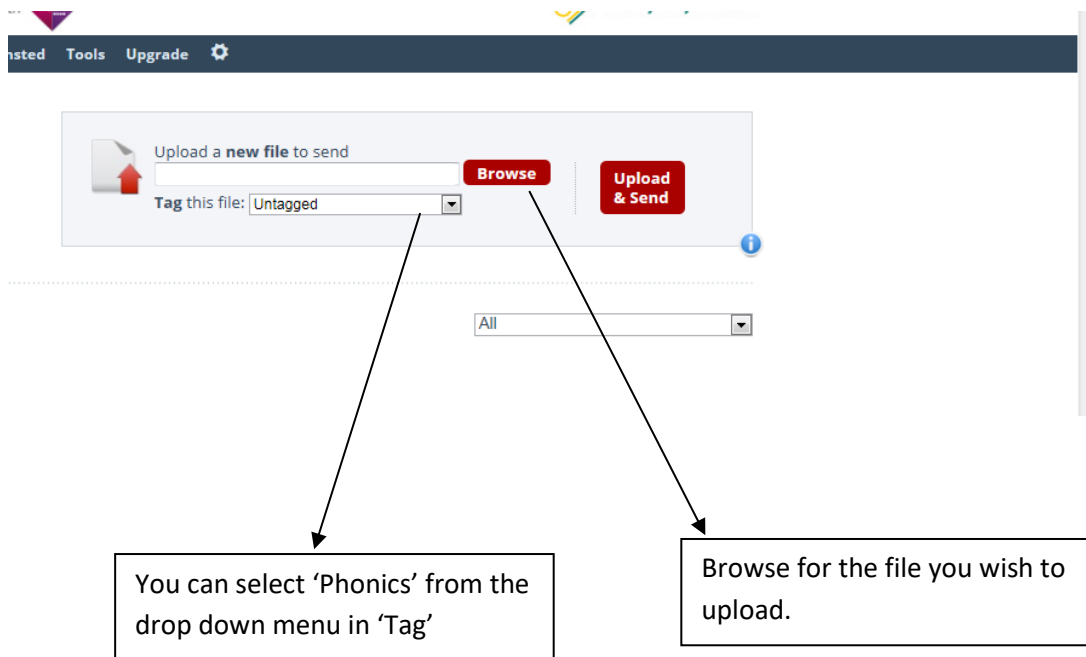

Click on **'Upload & Send'** to send the file to Manchester LA. For non Manchester Schools, please check with your LA on where they would like the data uploaded.